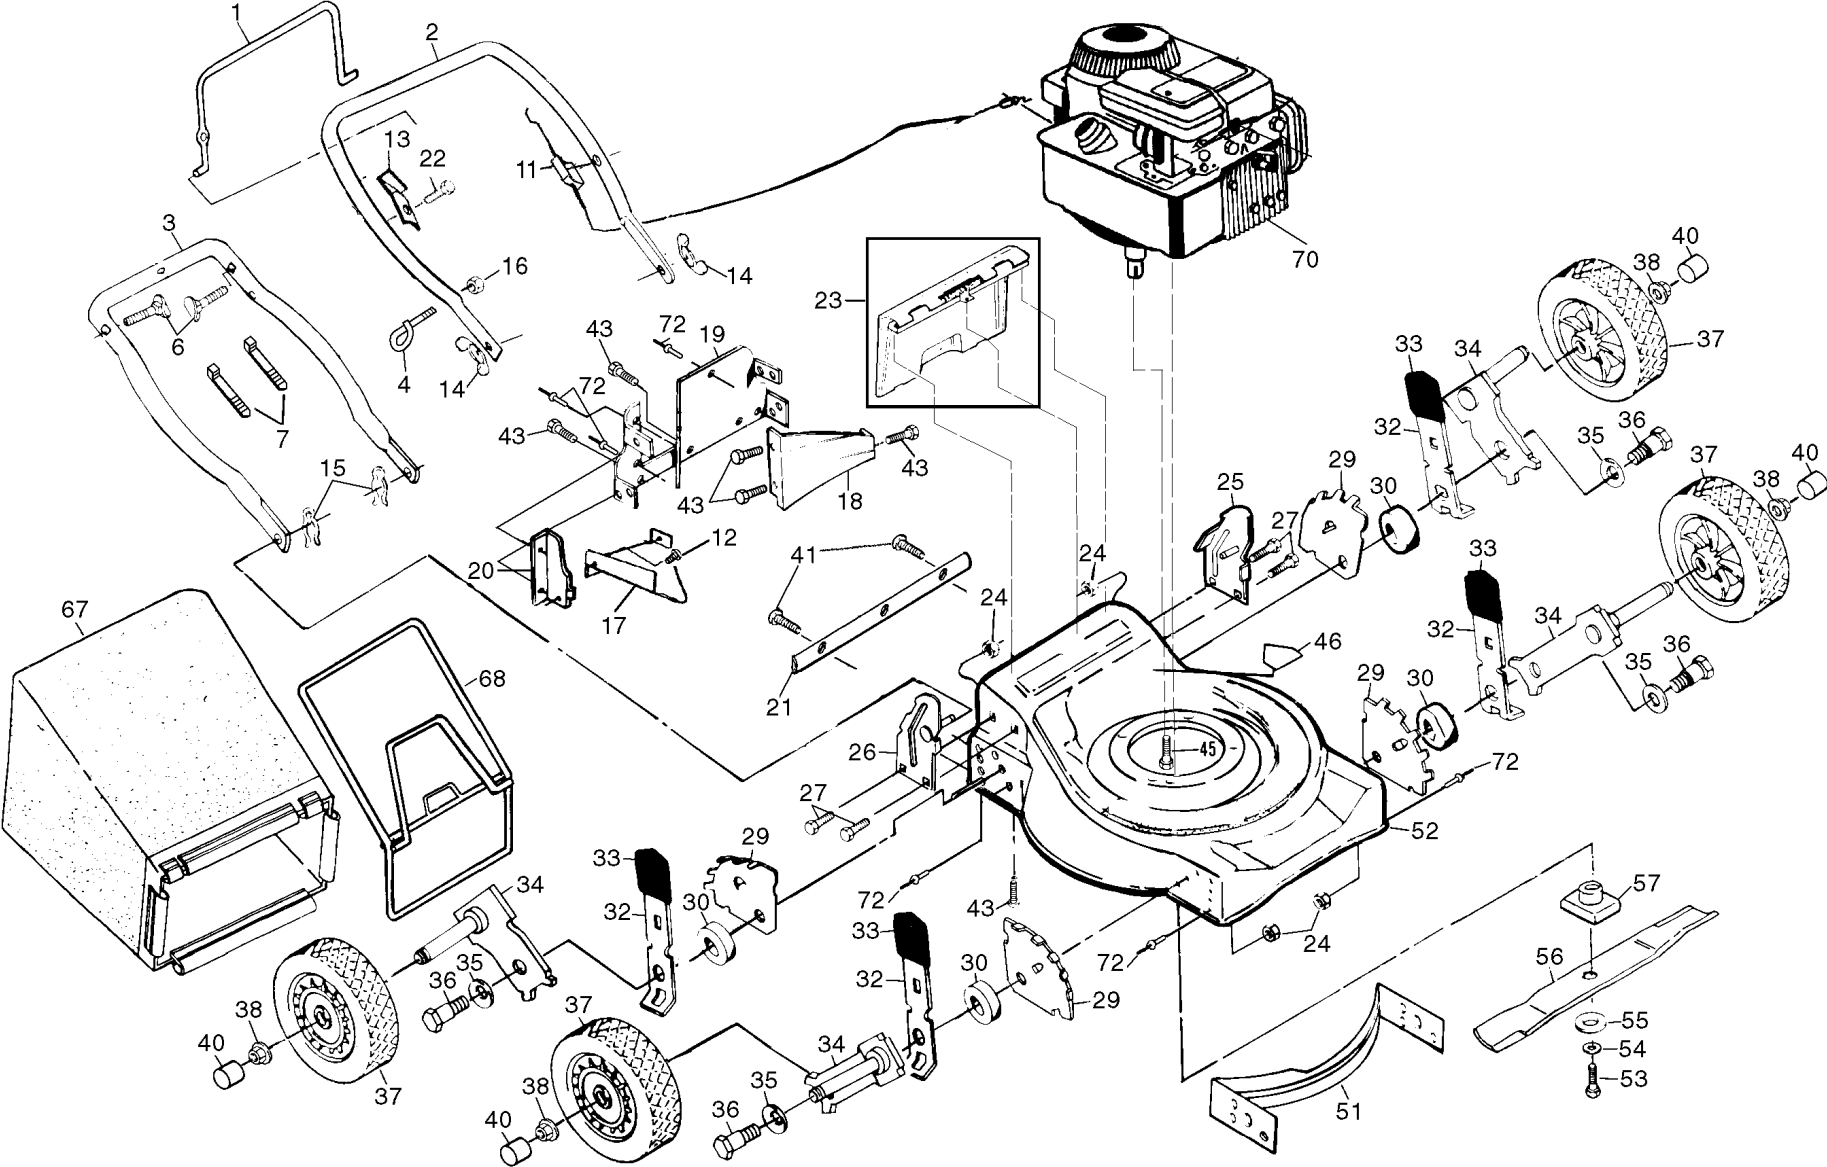

ILLUSTRATED PARTS BREAKDOWN

PARTNER

20" ROTARY LAWN MOWER

MODEL NO. 150BS (P150BSE)

954 06 74-02

REPAIR PARTS

REAR BAGGER ROTARY MOWER -- MODEL NO. 150BS (P150BSE), PRODUCT NO. 954 06 74-02

REPAIR PARTS